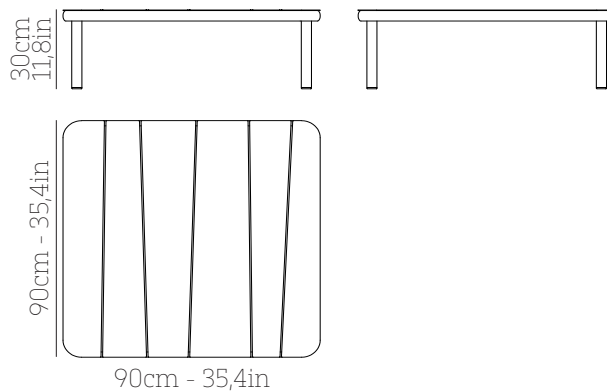

## Square coffee table 90 cod. BNGTC090

Steel frame  
Steel top

\* 2D and 3D files are available at [www.babeld.it](http://www.babeld.it)