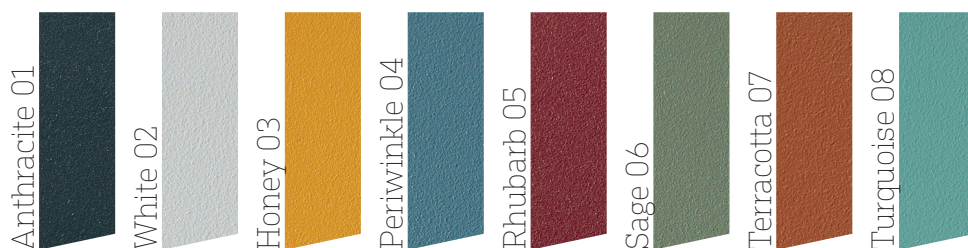

Maintenance

BABEL D products are treated to guarantee a long service life while preserving their functional and aesthetic qualities. BABEL D products will last longer if you take care of them by cleaning them with a soft cloth and water or neutral detergents every three to six months, depending on the

environmental and climatic conditions.

Do not use abrasive detergents and brushes. Be careful using BABEL D products in marine environments with high humidity or near swimming pools, especially in closed environments if chlorine is used as a disinfectant.